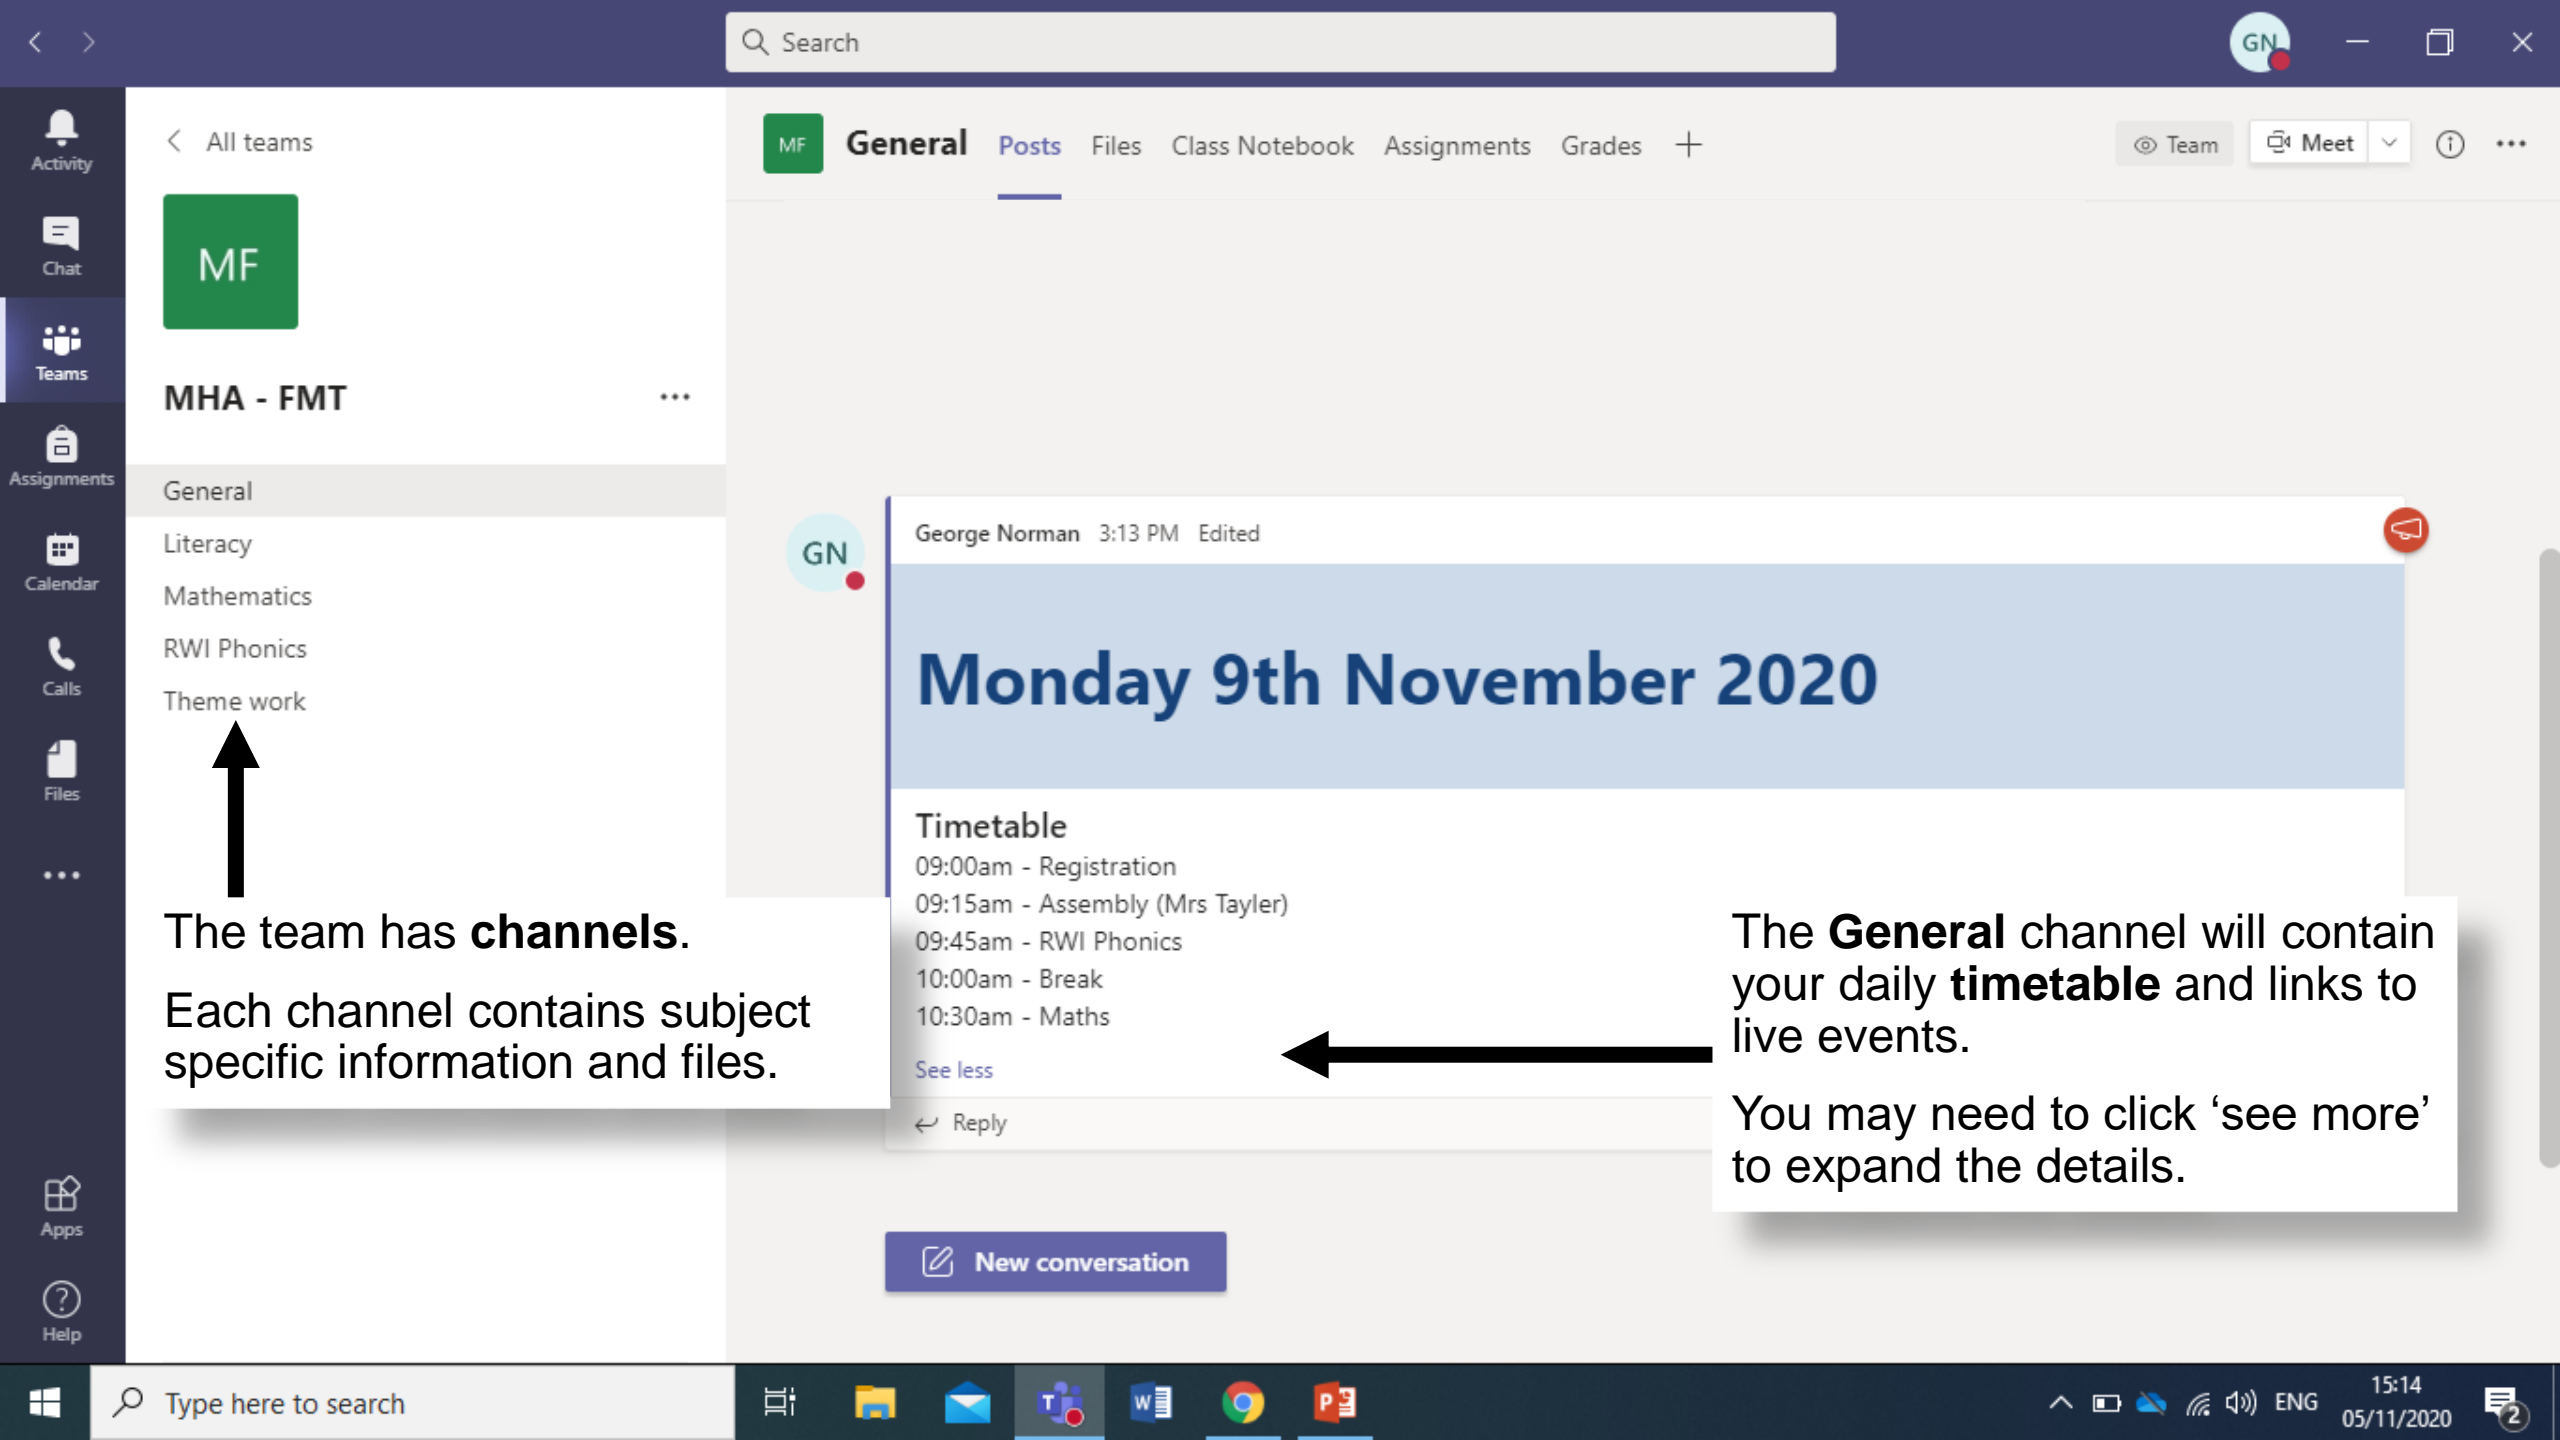

The team has **channels**.
Each channel contains subject specific information and files.

The **General** channel will contain your daily **timetable** and links to live events.

You may need to click 'see more' to expand the details.